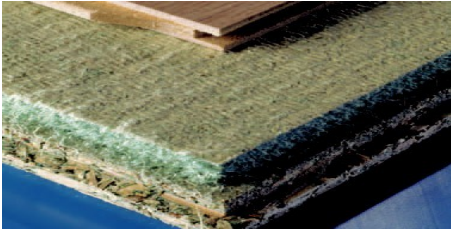

Combifloor	19mm

Linofloor	8mm