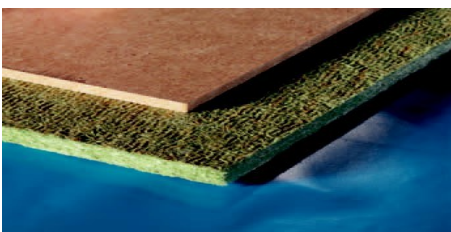

FINI floor

Finifloor	8mm